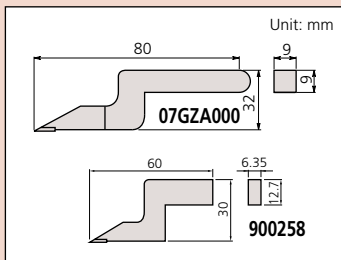

ABSOLUTE Digimatic Height Gage

SERIES 570 — with ABSOLUTE Linear Encoder

Technical Data

Accuracy: Refer to the list of specifications.
(excluding quantizing error for digital models)

Resolution: 0.01mm or .0005"/0.01mm

Display: LCD, 6-digit

Length standard: ABSOLUTE electrostatic capacitance type linear encoder

Max. response speed: Un limited

Battery: SR44 (1 pc.), **938882**

Battery life: Approx. 20000 hours under normal use

Function

Origin setting, ABS/INC switching, Power ON/OFF, Data hold, Data output, inch/mm conversion (on inch/metric models only)

Alarm: Low voltage, Counting value composition error

Standard Scriber Provided

Metric models: Carbide-tipped scriber (**07GZA000**), scriber clamp (**05GZA033**)

Inch/Metric models: Carbide-tipped scriber (**900258**), scriber clamp (**901385**)

Dimension of scriber

Optional Accessories

905338: SPC cable (40" / 1m)

905409: SPC cable (80" / 2m)

953638: Holding bar for test indicator (length: 50mm)

953639: Holding bar for test indicator (length: 2")

902053: Swivel clamp used with holding bar (metric)

900322: Swivel clamp used with holding bar (inch)